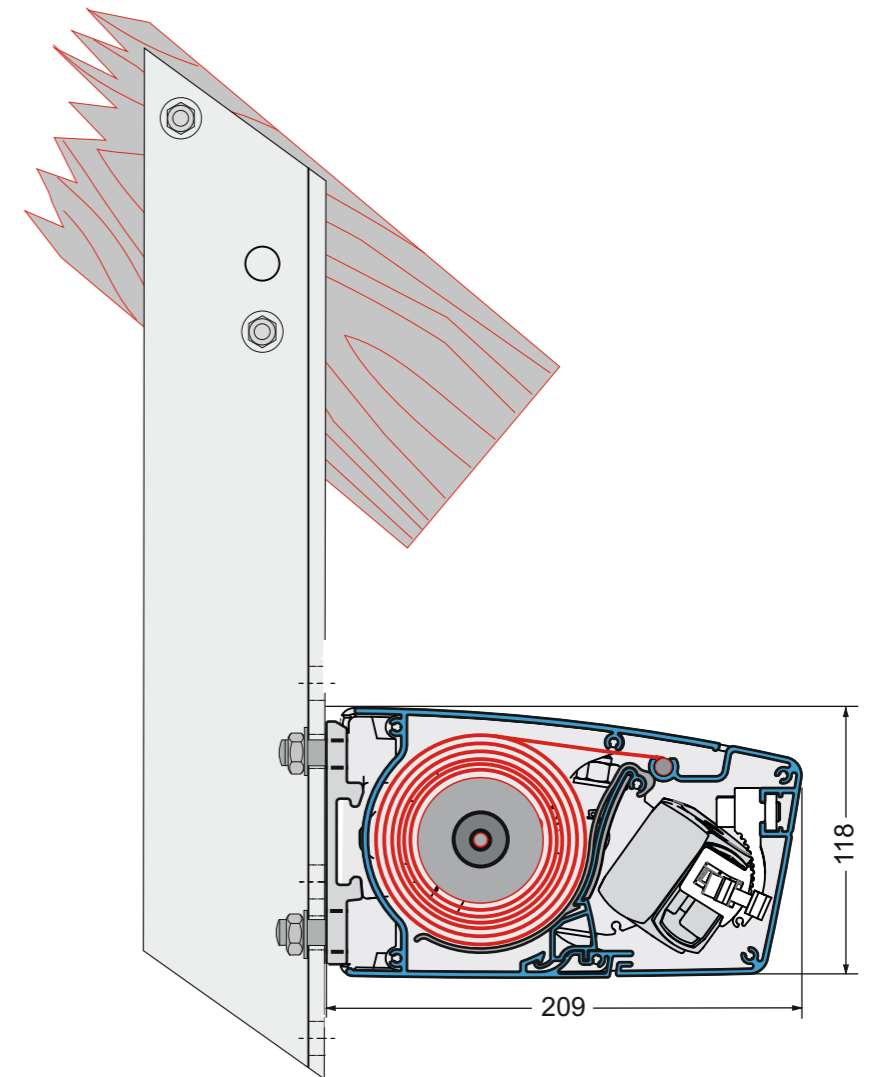

Trentino Mini

Typen

Types

Eckig
Angular

Deckenmontage
Ceiling mounting

Dachsparrenmontage
Rafter mounting

Wandmontage
Wall mounting

Deckenmontage
Ceiling mounting