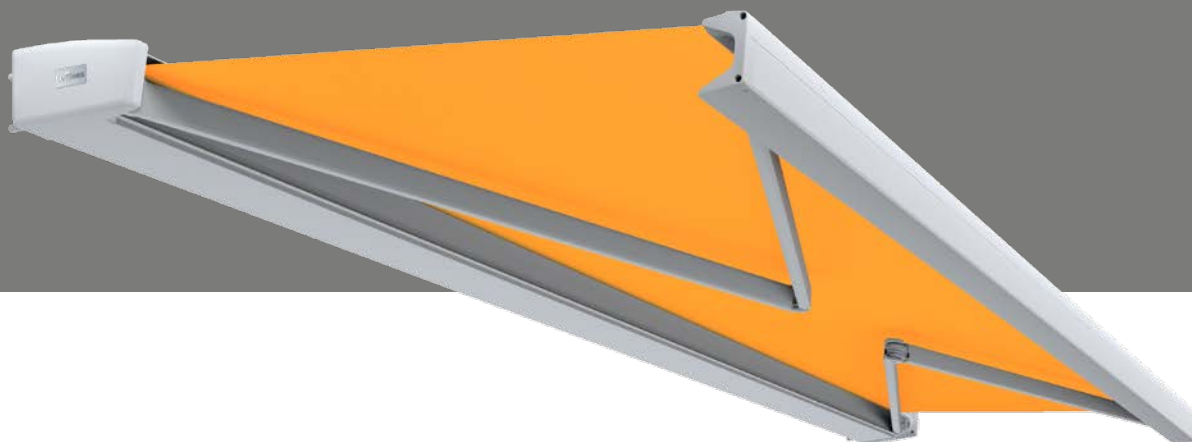

Trentino Mini

Typen

Types

Eckig
Angular

Deckenmontage
Ceiling mounting

Dachsparrenmontage
Rafter mounting

Wandmontage
Wall mounting

Deckenmontage
Ceiling mounting